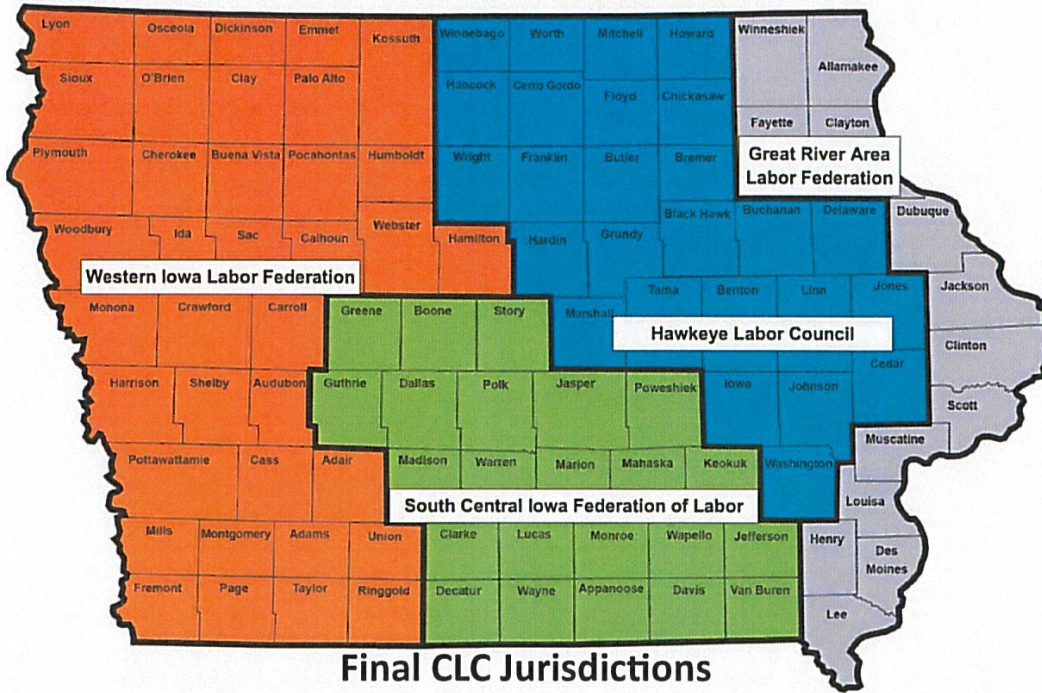

IOWA AREA LABOR FEDERATIONS (ALF)

Final CLC Jurisdictions

2011-2021

Iowa Senate and House Districts

Central Labor Council	Senate Districts	House Districts
Black Hawk Union Council	25,30, 31, 32, 36	50, 59, 60, 61, 62, 63, 64, 71, 72
Clinton Labor Congress	49	97, 98
Des Moines/Henry County Labor Council		84, 87
Dubuque Federation of Labor	28, 29, 50	55, 56, 57, 58, 99,100
Hawkeye Labor Council	33, 34, 35, 38, 48	65, 66, 67, 68, 69, 70, 75, 76, 95, 96
Iowa City Federation of Labor	37, 39, 43	73, 74, 77, 85, 86
Lee County Labor Council	42	83
North Central Federation of Labor	1, 5	2, 7, 9, 10, 48
North Iowa Nine Labor Council	4, 26, 27	8, 51, 52, 53,54
Northwest Iowa Labor Council	2, 3, 6, 7, 9	1, 3, 4, 5, 6, 11, 12, 13,14, 17
Quad City Federation of Labor	44, 45, 46, 47	88, 89, 90, 91,92, 93,94
South Central Iowa Federation of Labor	10, 13, 14, 15, 16, 17, 18, 19, 20, 21, 22, 23, 24	19, 25, 26, 27, 28, 29, 30, 31,32 33, 34, 35, 36, 37, 38, 39, 40, 41, 42, 43, 44, 45, 46, 47, 49
Southern Iowa Labor Council	40, 41	78, 79, 80, 81, 82
Southwest Iowa Labor Council	8, 11, 12	15,16, 18, 20, 21, 22, 23, 24